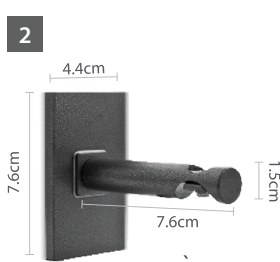

0055602-K144 Finial Oval (1 Pair)  
Charcoal

0055641-Q401 Acrylic Cylinder (1 Pair)  
Charcoal

**Mounting**

0055600-K144 Ceiling Bracket (1 Pair)  
Charcoal Included 20 Pcs Glider

0055611-K144 Wall Bracket (1 Pair)  
Charcoal Included 20 Pcs Glider