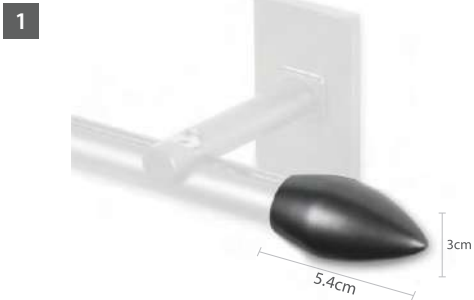

0055611-K152 Wall Bracket (1 Pair)  
Champagne Included 20 Pcs Glider

0055610-K152 Wall Bracket Double (1 Pair)  
Champagne Included 40 Pcs Glider

Track

10 feet

0060194-K144 Track 19mm (10ft)  
Charcoal

**Finials**