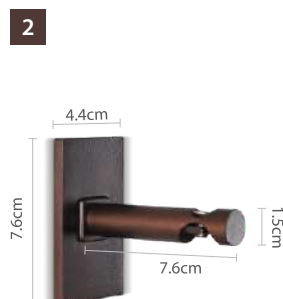

0055611-K125 Wall Bracket (1 Pair)
Brown Oil Rubbed Included 20 Pcs Glider