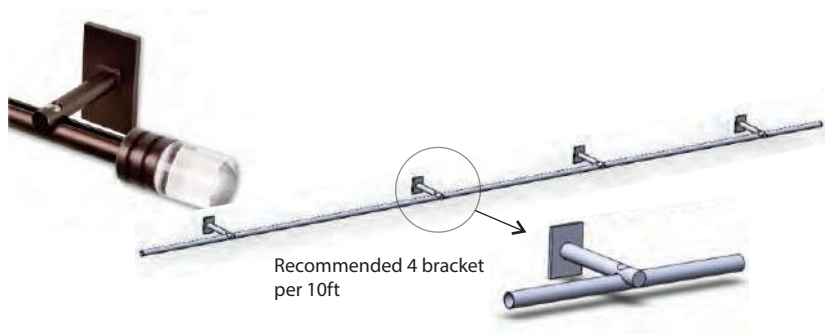

Single Wall Bracket

Double Wall Bracket