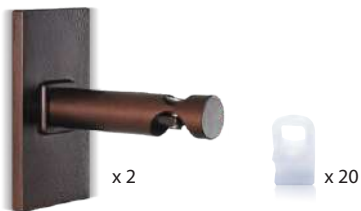

## Individual Item Includes

Track

End Cap

Ceiling Bracket

x 2 x 20

Single Wall Bracket

x 2 x 20

Double Wall Bracket

x 2 x 20

Finials

x 2

Hardware Included

x 1 Key  
Set of screw

**Inside Mount** - This is when you place the window in a window cove, window sil, or pelmet. The recommended width of the track is equal to the inside width of the cove, window sil, or pelmet  
Tip: Recommended Ceiling Brackets with No Finials.