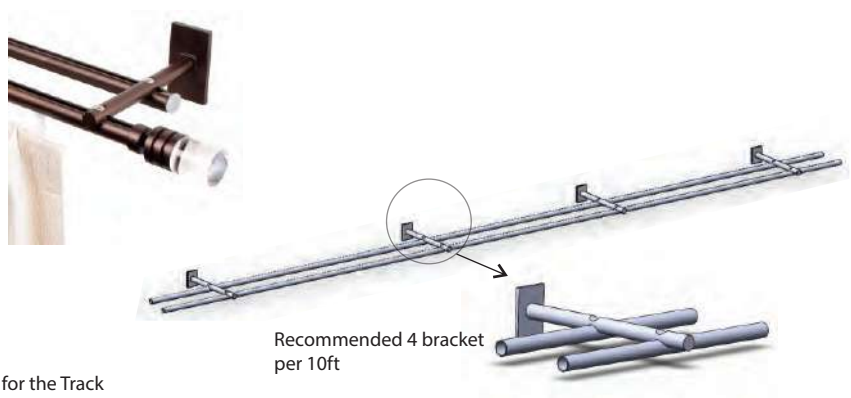

Mounting

Ceiling Bracket

Recommended 4 bracket per 10ft

* Recommended 1 Bracket every 1 Meter All Bracket Sets include Runners for the Track

Single Wall Bracket

Double Wall Bracket

Individual Item Includes

x 2 x 20

x 2 x 20

x 2 x 20

x 2

x 1 Key
Set of screw

Inside Mount - This is when you place the window in a window cove, window sil, or pelmet. The recommended width of the track is equal to the inside width of the cove, window sil, or pelmet
Tip: Recommended Ceiling Brackets with No Finials.

Outside Mount - Generally mounted 6" above the window, the gather widths are recommended 25% of your window width giving a wider window experience. The length of the track is equal to the width of window + left & right gather width.