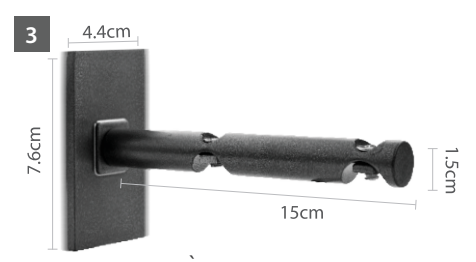

0055602-K144 Finial Oval (1 Pair)  
Charcoal

0055641-Q401 Acrylic Cylinder (1 Pair)  
Charcoal

**Mounting**

0055600-K144 Ceiling Bracket (1 Pair)  
Charcoal Included 20 Pcs Glider

0055611-K144 Wall Bracket (1 Pair)  
Charcoal Included 20 Pcs Glider