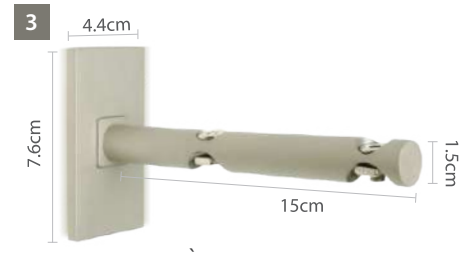

0055610-K152 Wall Bracket Double (1 Pair)
Champagne Included 40 Pcs Glider

Track

10 feet

0060194-K144 Track 19mm (10ft)
Charcoal