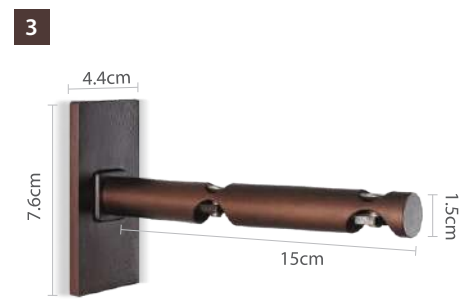

0055610-K125 Wall Bracket Double (1 Pair)
Brown Oil Rubbed Included 40 Pcs Glider