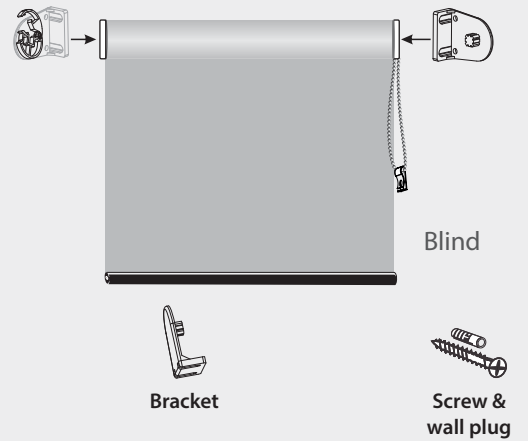

Complete Set

 Low Noise	 Li-ion Battery	 Alexa Google Home (Additional Device)	 Easy Upgrade

Refer To Page 77 For More Detail