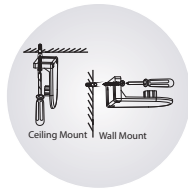

Motorize Automation
Compatible

Child Safe

Easy Rotate Eject

Wall & Ceiling
Mount

Easy Upgrade To Motorize

Blind Features

 Available Every 1"	 28mm Track	 Easy to Motorize	 Natural Look
 Easy Installation	 Premium Shade	 Clean with Damp Cloth	 Premium Quality

28mm Standard Motor (Optional)

Features

-  Voltage 12V
-  Weight Capacity 20kg
-  Diameter 22mm
-  Torque 0.5Nm
-  Noise Low
-  Built in Li-ion Battery (USB charging wire sold separately)
-  Dimension : L 443mm x dia 22mm