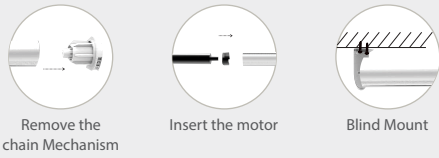

Chic ROLLER BLINDS

Controls solar glare | Eye-soothing colors
 Maximize interior day light | Resists wind
 Control Style: Chain / Chainless Motorized with Remote control / Alexa, Google Home

Light Filtering

Motorize Automation
Compatible

Child Safe

Easy Rotate Eject

Wall & Ceiling
Mount

Easy Upgrade To Motorize

Blind Features

 Available Every 1"	 28mm Track	 Easy to Motorize	 Natural Look
 Easy Installation	 Premium Shade	 Clean with Damp Cloth	 Premium Quality

28mm Standard Motor (Optional)

Features

-  Voltage 12V
-  Weight Capacity 20kg
-  Diameter 22mm
-  Torque 0.5Nm
-  Noise Low
-  Built in Li-ion Battery (USB charging wire sold separately)
-  Dimension : L 443mm x dia 22mm