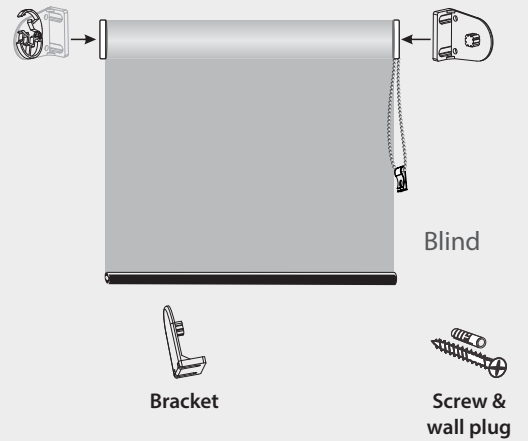

Complete Set

- Low Noise
- Li-ion Battery
- Alexa Google Home (Additional Device)
- Easy Upgrade

Refer To Page 77 For More Detail