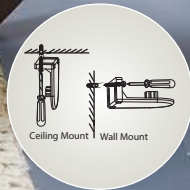

Wall & Ceiling
Mount