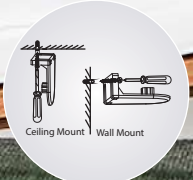

Wall & Ceiling
Mount