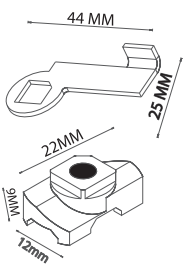

Curtain Track 15 Feet

15 Feet Track
0063545-K165

PROfessional
Series By Decowindow

Mounting Option

Ceiling Bracket | Set of 4

Included In Hardware Kit

Single Bracket | Set of 4

0062402-K165

Double Bracket | Set of 4

0062403-K165

Track Dimensions

Ultra Smooth Finish

Hardware Kit

- S Track Hardware Kit
- x 30 Gliders
- x 1 Joiner
- x 4 Ceiling Bracket
- x 4 Screw & Wall plug
- x 4 End Cap

Ceiling Bracket | x 4

End Cap | x 4

Glider | x 30

Screw & wall plug | x 4

Joiner | x 1

0062396-0000

Complete Set

15 Feet Standard Track

Wall Brackets (Optional)

Hardware Kit