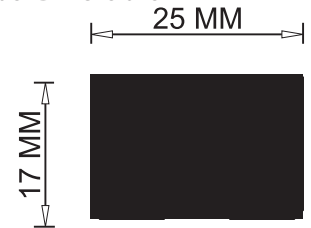

Track Dimensions

Ultra Smooth Finish