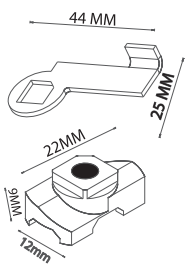

Included In Hardware Kit