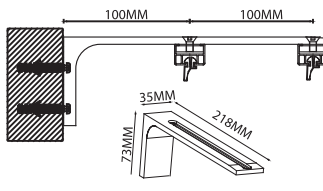

PROfessional
Series By Decowindow

Mounting Option

Ceiling Bracket | Set of 4

Included In Hardware Kit

Single Bracket | Set of 4

0062402-K165

Double Bracket | Set of 4

0062403-K165

Track Dimensions

Ultra Smooth Finish

Hardware Kit

Ceiling Bracket | x 4

Glider | x 30

End Cap | x 4

Screw & wall plug | x 4

Jointer | x 1