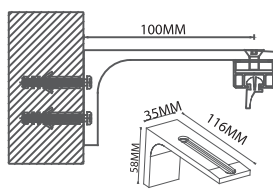

PROfessional
Series By Decowindow

Mounting Option

Ceiling Bracket | Set of 4

Included In Hardware Kit

Single Bracket | Set of 4

0062402-K165

Double Bracket | Set of 4

0062403-K165

Track Dimensions

Ultra Smooth Finish

Hardware Kit

Ceiling Bracket | x 4

Glider | x 30

End Cap | x 4

Screw & wall plug | x 4

Jointer | x 1