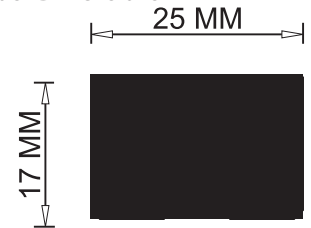

Track Dimensions