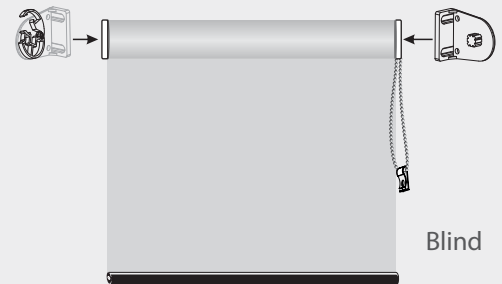

Premium Stitch

Premium Quality

28mm Standard Motor (Optional)

Features

- Voltage 12V
- Weight Capacity 20kg
- Diameter 22mm
- Torque 0.5Nm
- Noise Low
- Built in Li-ion Battery (USB charging wire sold separately)
- Dimension : L 443mm x dia 22mm

Complete Set

Bracket

Screw & wall plug

Elegance Tubular Motor 28mm
8000912-S002

Low Noise

Li-ion Battery

Alexa
Google Home
(Additional Device)

Easy Upgrade