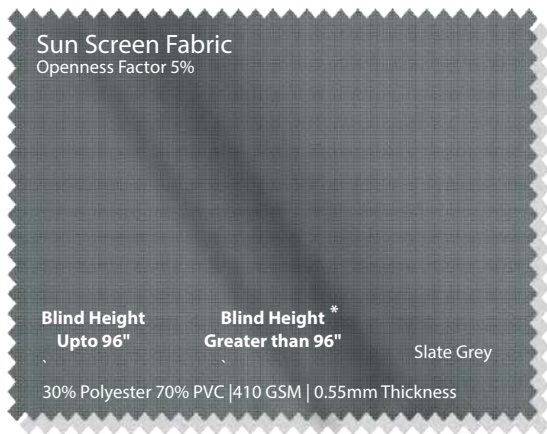

Easy Upgrade To Motorize

Remove the chain Mechanism

Insert the motor

Blind Mount

Blind Features

Available Every 1"

28mm Track

Easy to Motorize

65% Black Out

Easy Installation

100% Polyester

Premium Stitch

Premium Quality