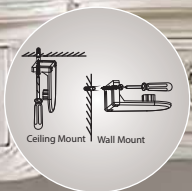

Wall & Ceiling
Mount