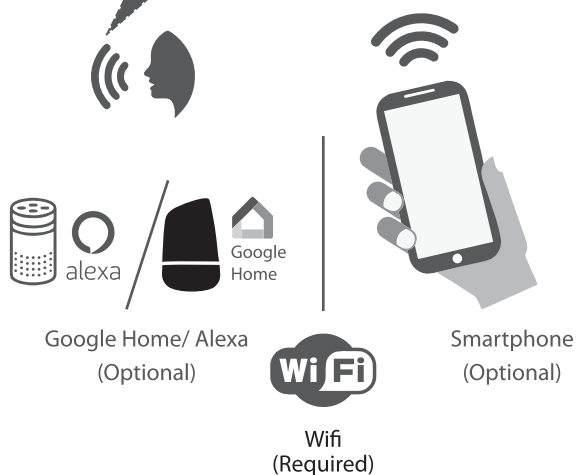

Low Noise

Li- ion Battery

Alexa
Google Home
(Additional Device)

Easy Upgrade

Blind

Screw & wall plug

REMOTE

STANDARD

Item# 1352038-0000
RF Remote
15 Channels 2 way
Controls upto 15 motors

Contents

- RF Remote
- 3V CR2450 Battery
- Magnetic Remote Holder
(with mounting hardware)

Specifications

- Dimension
130mm x 45mm x 11.5mm
- Battery 3V
Life > 2 Years

FEATURES

- Max. 30 motors
- Max. 20 timers
- Max. 20 rooms
- Max. 20 scenes
- IOS Supported

- Android Supported
- Bi-Directional Control
- One Way Radio Control
- Wifi Connection

Using Automation Hub (Sold Separately)

Google Home/ Alexa
(Optional)

Smartphone
(Optional)

WiFi

Wifi
(Required)

Control your windows at the palm of your hand through Android, ios, alexa.

0062549-0000