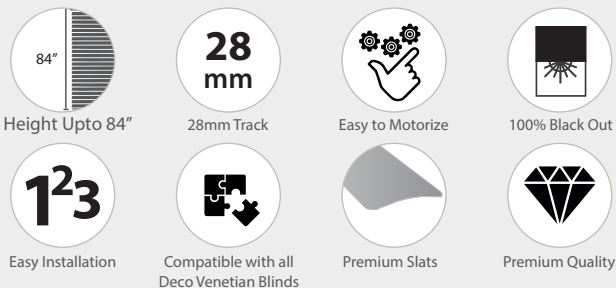

Blind Features