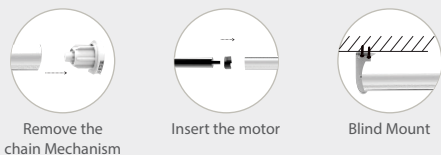

Easy Upgrade To Motorize