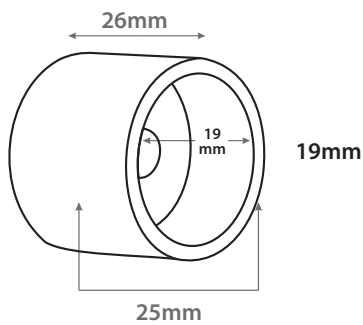

End Bracket For 19/25 mm