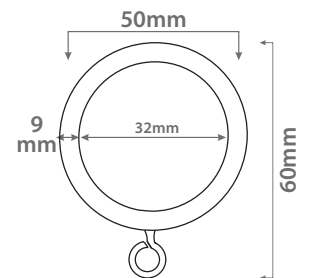

Single Bracket For 19/25 mm

Double Bracket For 19/25 mm

End Bracket For 19/25 mm

Ring

Classical Bracket For 19/25 mm