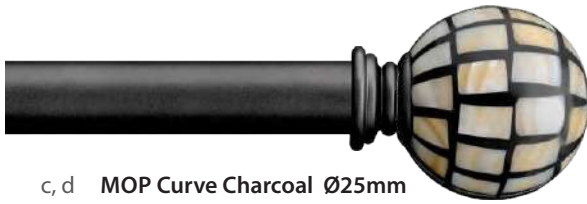

c, d **MOP Curve Charcoal Ø25mm**