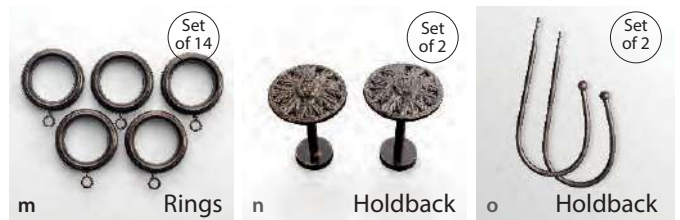

## Features

Set of 2

Set of 2

Set of 2

# Brown

a, b Hexagon Antique Copper Ø19mm

c, d Metal Urn Roman Bronze Ø19mm

e, f Square Antique Brass Ø19mm

g, h MOP Ball Brown Matte Ø25mm

i, j Supreme Ceramic Donut Ø25mm

k, l Wood Trophy Ø25mm

Item No.	Description	Size (Inches)	Dia (mm)
a	1950346-Q367 Hexagon Antique Copper	36-66	19
b	1952251-Q367 Hexagon Antique Copper	52-144	19
c	1952149-H095 Metal Urn Roman Bronze	36-66	19
d	1951768-H095 Metal Urn Roman Bronze	52-144	19
e	1952177-Q253 Square Antique Brass	36-66	19
f	1952181-Q253 Square Antique Brass	52-144	19
g	1952171-K022 MOP Ball Brown Matte	36-66	25
h	1952172-K022 MOP Ball Brown Matte	52-144	25
i	1953878-Q389 Supreme Ceramic Donut	36-66	25
j	1953879-Q389 Supreme Ceramic Donut	52-144	25
k	1953880-Q390 Wood Trophy Brown Matte	36-66	25
l	1953881-Q390 Wood Trophy Brown Matte	52-144	25
m	0060451-L125 Rings with hook - S/14	-----	32
n	1949651-H020 Holdback Round Medallion - S/2 Black Gold Brush	-----	----
o	1939772-K125 Holdback Ball - S/2 Brown Oil Rub	-----	----
p	1939767-K125 End Bracket-S/2 Brown Oil Rub	-----	19
p	1952929-K125 End Bracket-S/2 Brown Oil Rub	-----	25
q	1953963-K125 Double Rod Kit-Brown Oil Rub	36-66	19
r	1953964-K125 Double Rod Kit-Brown Oil Rub	52-144	19
s	1953986-K125 Double Rod Kit-Brown Oil Rub	36-66	25
t	1953987-K125 Double Rod Kit-Brown Oil Rub	52-144	25
u	0060754-K125 Classical Double Rod Kit Brown Oil Rub	36-66	25/19
v	0060755-K125 Classical Double Rod Kit Brown Oil Rub	52-144	25/19