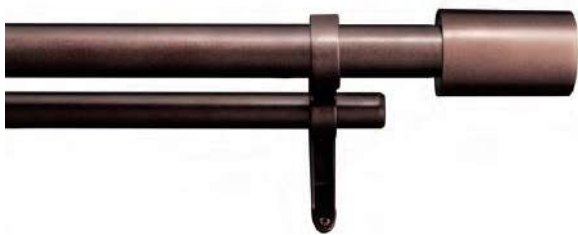

BROWN

a, b Aries Brown Oil Rubbed - Double Ø25mm