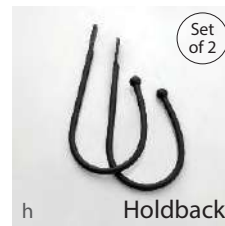

CHARCOAL

Item No.	Description	Size (Inches)	Dia (mm)
a	1952147-K144 Ball Charcoal	36-66	19
b	1952148-K144 Ball Charcoal	52-144	19
c	0060004-K144 MOP Curve Iron	36-66	25
d	0060005-K144 MOP Curve Iron	52-144	25
e	1953819-K144 End cap Tapper - Double	36-66	25
f	1953820-K144 End cap Tapper - Double	52-144	25
g	0060451-L144 Rings with hook - S/14	-----	32
h	1939772-K001 Holdback Ball - S/2	-----	---
i	1941477-K001 Holdback Round Black Matte - S/2	-----	---
j	1939767-K144 End Bracket S/2 for 19mm	-----	19
k	1952929-K144 End Bracket S/2 for 25mm	-----	25
l	0053963-K144 Double Rod Kit for 19mm	36-66	19
m	0053964-K144 Double Rod Kit for 19mm	52-144	19
n	0053986-K144 Double Rod Kit for 25mm	36-66	25
o	0053987-K144 Double Rod Kit for 25mm	52-144	25
p	0060754-K144 Classical Double Rod Kit	36-66	25/19
q	0060755-K144 Classical Double Rod Kit	52-144	25/19

Includes

Complete set with 2 Finials, Rod set & 3 Brackets. Curtain Rings & other Accessories sold separately

Features