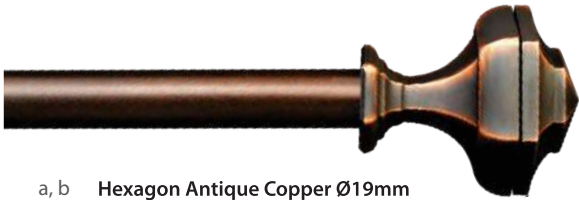

## Features

Set of 2

Set of 2

Set of 2

# Brown

a, b Hexagon Antique Copper Ø19mm

c, d Metal Urn Roman Bronze Ø19mm

e, f Square Antique Brass Ø19mm

g, h MOP Ball Brown Matte Ø25mm

i, j Supreme Ceramic Donut Ø25mm

k, l Wood Trophy Ø25mm

Item No.	Description	Size (Inches)	Dia (mm)
a	1950346-Q367 Hexagon Antique Copper	36-66	19
b	1952251-Q367 Hexagon Antique Copper	52-144	19
c	1952149-H095 Metal Urn Roman Bronze	36-66	19
d	1951768-H095 Metal Urn Roman Bronze	52-144	19
e	1952177-Q253 Square Antique Brass	36-66	19
f	1952181-Q253 Square Antique Brass	52-144	19
g	1952171-K022 MOP Ball Brown Matte	36-66	25
h	1952172-K022 MOP Ball Brown Matte	52-144	25
i	1953878-Q389 Supreme Ceramic Donut	36-66	25
j	1953879-Q389 Supreme Ceramic Donut	52-144	25
k	1953880-Q390 Wood Trophy Brown Matte	36-66	25
l	1953881-Q390 Wood Trophy Brown Matte	52-144	25
m	0060451-L125 Rings with hook - S/14	-----	32
n	1949651-H020 Holdback Round Medallion - S/2 Black Gold Brush	-----	----
o	1939772-K125 Holdback Ball - S/2 Brown Oil Rub	-----	----
p	1939767-K125 End Bracket-S/2 Brown Oil Rub	-----	19
p	1952929-K125 End Bracket-S/2 Brown Oil Rub	-----	25
q	1953963-K125 Double Rod Kit-Brown Oil Rub	36-66	19
r	1953964-K125 Double Rod Kit-Brown Oil Rub	52-144	19
s	1953986-K125 Double Rod Kit-Brown Oil Rub	36-66	25
t	1953987-K125 Double Rod Kit-Brown Oil Rub	52-144	25
u	0060754-K125 Classical Double Rod Kit Brown Oil Rub	36-66	25/19
v	0060755-K125 Classical Double Rod Kit Brown Oil Rub	52-144	25/19