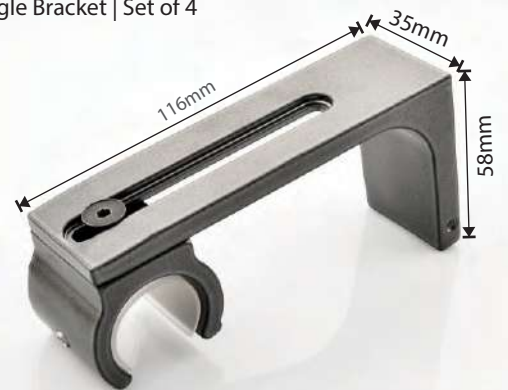

Mounting

0062417-K144

Single Bracket | Set of 4