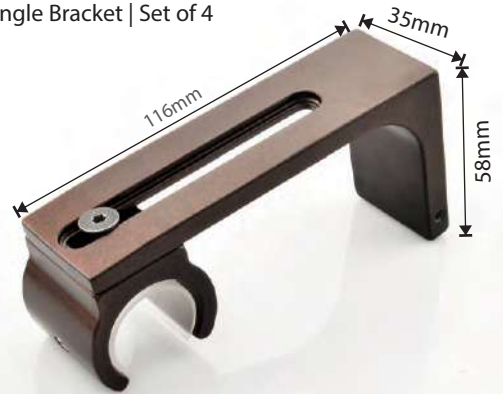

10Feet (Length)

Brown Oil Rubbed

a 25mm Pole
0062415-K125
Max. Retail Price
` 699

25mm

25mm

b 25mm Track
0062409-K125
Max. Retail Price
` 1399

Track Kit

Track Runner x 30

Screw & Wall Plug x 1 Set

Jointer x 1 Set

End Caps x 4

0062424-0000

Mounting

0062417-K125

Single Bracket | Set of 4