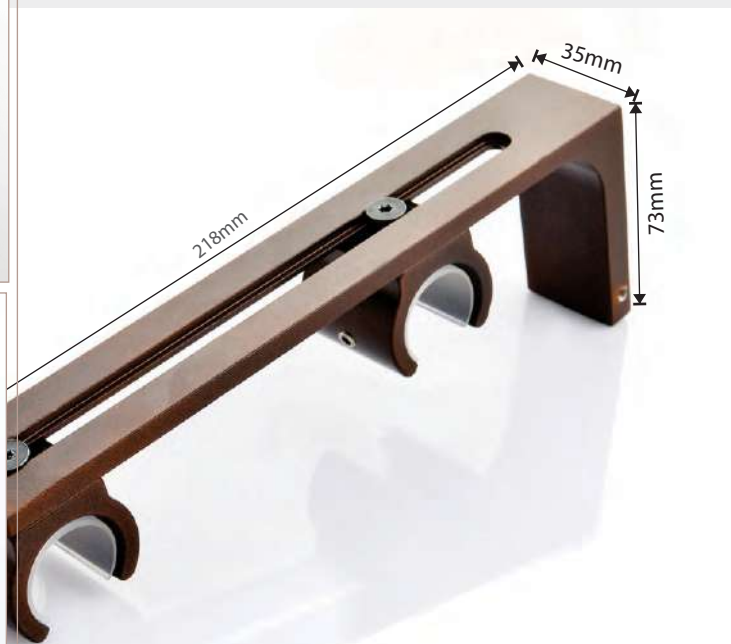

Double Bracket | Set of 4