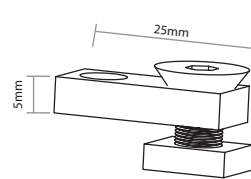

a Pelmet
b Automatic Track
c Double Bracket

Contents & Measurements

Single Bracket Set of 3

Double Bracket Set of 3

Ceiling Bracket Set of 3

Curtain Track 10 Feet

Glider

End Cap