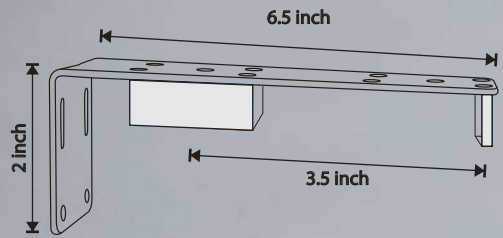

a Pelmet
b Automatic Track
c Double Bracket

Contents & Measurements

Single Bracket Set of 3

Double Bracket Set of 3

Ceiling Bracket Set of 3

Curtain Track 10 Feet

Glider

End Cap