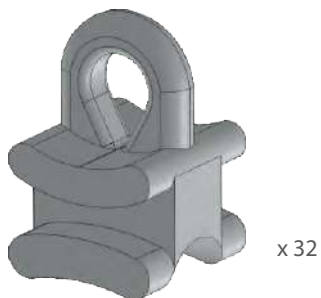

a Pelmet
b Automatic Track
c Double Bracket

Contents & Measurements

Single Bracket Set of 3

Double Bracket Set of 3

Ceiling Bracket Set of 3

Curtain Track 10 Feet

Glider

End Cap