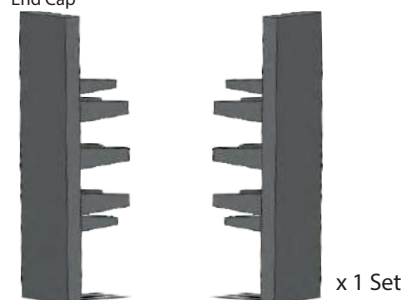

a Pelmet
b Automatic Track
c Double Bracket

Contents & Measurements

Single Bracket Set of 3

Double Bracket Set of 3

Ceiling Bracket Set of 3

Curtain Track 10 Feet

Glider

End Cap