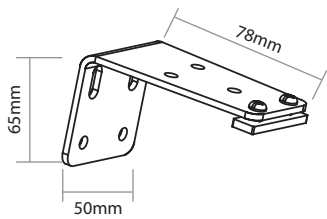

Black Matte | 25mm x60mm
Set of 3 | 0061022-K001

Charcoal

Single Bracket

78MMX65X50 MM
Set of 3 | 0061021-K144

Charcoal

Ceiling Bracket

Charcoal | 25mm x60mm
Set of 3 | 0061022-K144

Use as Pelmet

a Pelmet
b Automatic Track
c Double Bracket

Contents & Measurements

Single Bracket Set of 3

Double Bracket Set of 3

Ceiling Bracket Set of 3

Curtain Track 10 Feet

Glider

End Cap