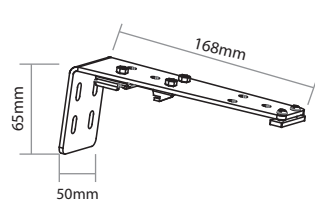

a Pelmet
b Automatic Track
c Double Bracket

Contents & Measurements

Single Bracket Set of 3

Double Bracket Set of 3

Ceiling Bracket Set of 3

Curtain Track 10 Feet

Glider

End Cap