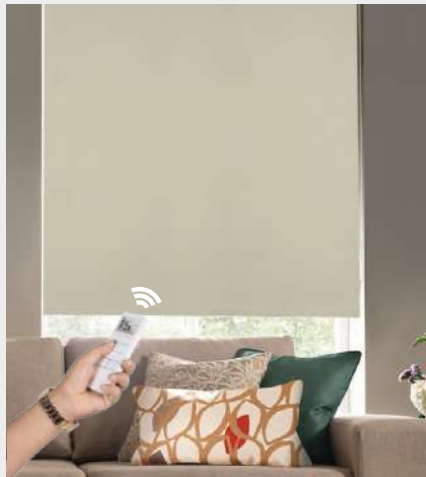

28mm Standard Motor (Optional)

Features

- Voltage 12V
- Weight Capacity 20kg
- Diameter 22mm
- Torque 0.5Nm
- Noise Low
- Built in Li-ion Battery (USB charging wire sold separately)
- Dimension : L 443mm x dia 22mm

Complete Set

Blind

Bracket

Screw & wall plug

Low Noise

Li-ion Battery

Alexa Google Home (Additional Device)

Easy Upgrade

Refer To Page 77 For More Detail