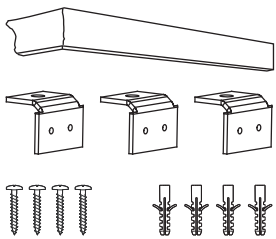

Included

Ready to fit customized pelmet

Ceiling Mount Brackets

Screw & Wall Plug

Brackets come with the selected above hardware and are not sold separately