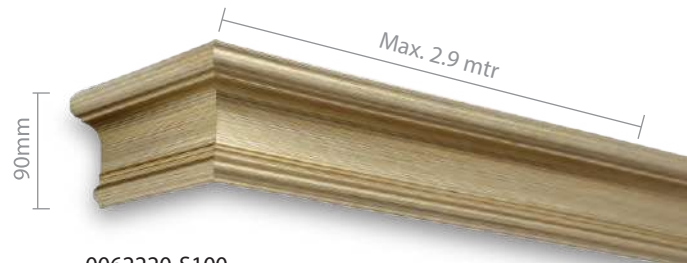

0062220-S100
Straight Brush Gold
For window upto 2.4/2.9 mtr