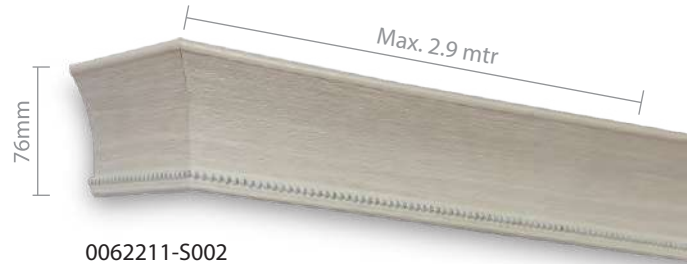

### For Wall Mount

Purchase Standard Track with Wall Mount

0062220-S100  
Straight Brush Gold  
For window upto 2.4/2.9 mtr

0062211-S002  
Stud Cedar White  
For window upto 2.4/2.9 mtr

0062212-S100  
Yellow Gold  
For window upto 2.4/2.9 mtr