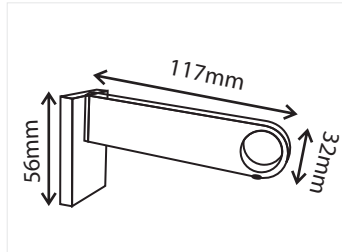

(O)

(P)

(Q)

(R)

(S)

(T)

Item#	Description	Finish	Size (feet)	Dia (mm)
(A) 0062949-S124	Curtain Rod Embossed	Maple	10 Feet	25mm
(B) 0063508-W043	Finial URN Embossed (S/2)	Maple	—	—
(C) 0062949-S124	Curtain Rod Embossed	Maple	10 Feet	25mm
(D) 0063507-W043	Finial Ball Embossed (S/2)	Maple	—	—
(E) 0062949-S124	Curtain Rod Embossed	Maple	10 Feet	25mm
(F) 0063509-W043	Finial Cylinder Embossed (S/2)	Maple	—	—
(G) 0063513-D002	Bracket (S/4)	Maple	—	—

Item#	Description	Finish	Size (feet)	Dia (mm)
(H) 0062949-S123	Curtain Rod Embossed	Walnut	10 Feet	25mm
(I) 0063508-W042	Finial URN Embossed (S/2)	Walnut	—	—
(J) 0062949-S123	Curtain Rod Embossed	Walnut	10 Feet	25mm
(K) 0063507-W042	Finial Ball Embossed (S/2)	Walnut	—	—
(L) 0062949-S123	Curtain Rod Embossed	Walnut	10 Feet	25mm
(M) 0063509-W042	Finial Cylinder Embossed (S/2)	Walnut	—	—
(N) 0063513-D001	Bracket (Set of 4)	Walnut	—	—

Item#	Description	Finish	Size (feet)	Dia (mm)
(O) 0062949-S125	Curtain Rod Embossed	Teak	10 Feet	25mm
(P) 0063508-W044	Finial URN Embossed (S/2)	Teak	—	—
(Q) 0062949-S125	Curtain Rod Embossed	Teak	10 Feet	25mm
(R) 0063507-W044	Finial Ball Embossed (S/2)	Teak	—	—
(S) 0062949-S125	Curtain Rod Embossed	Teak	10 Feet	25mm
(T) 0063509-W044	Finial Cylinder Embossed (S/2)	Teak	—	—
(U) 0063513-D003	Bracket (S/4)	Teak	—	—