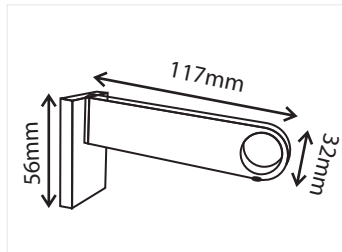

(O)

(P)

(Q)

(R)

(S)

(T)

Item#	Description	Finish	Size (feet)	Dia (mm)
(A) 0062949-S124	Curtain Rod Embossed	Maple	10 Feet	25mm
(B) 0063508-W043	Finial URN Embossed (S/2)	Maple	—	—
(C) 0062949-S124	Curtain Rod Embossed	Maple	10 Feet	25mm
(D) 0063507-W043	Finial Ball Embossed (S/2)	Maple	—	—
(E) 0062949-S124	Curtain Rod Embossed	Maple	10 Feet	25mm
(F) 0063509-W043	Finial Cylinder Embossed (S/2)	Maple	—	—
(G) 0063513-D002	Bracket (S/4)	Maple	—	—

Item#	Description	Finish	Size (feet)	Dia (mm)
(H) 0062949-S123	Curtain Rod Embossed	Walnut	10 Feet	25mm
(I) 0063508-W042	Finial URN Embossed (S/2)	Walnut	—	—
(J) 0062949-S123	Curtain Rod Embossed	Walnut	10 Feet	25mm
(K) 0063507-W042	Finial Ball Embossed (S/2)	Walnut	—	—
(L) 0062949-S123	Curtain Rod Embossed	Walnut	10 Feet	25mm
(M) 0063509-W042	Finial Cylinder Embossed (S/2)	Walnut	—	—
(N) 0063513-D001	Bracket (Set of 4)	Walnut	—	—

Item#	Description	Finish	Size (feet)	Dia (mm)
(O) 0062949-S125	Curtain Rod Embossed	Teak	10 Feet	25mm
(P) 0063508-W044	Finial URN Embossed (S/2)	Teak	—	—
(Q) 0062949-S125	Curtain Rod Embossed	Teak	10 Feet	25mm
(R) 0063507-W044	Finial Ball Embossed (S/2)	Teak	—	—
(S) 0062949-S125	Curtain Rod Embossed	Teak	10 Feet	25mm
(T) 0063509-W044	Finial Cylinder Embossed (S/2)	Teak	—	—
(U) 0063513-D003	Bracket (S/4)	Teak	—	—